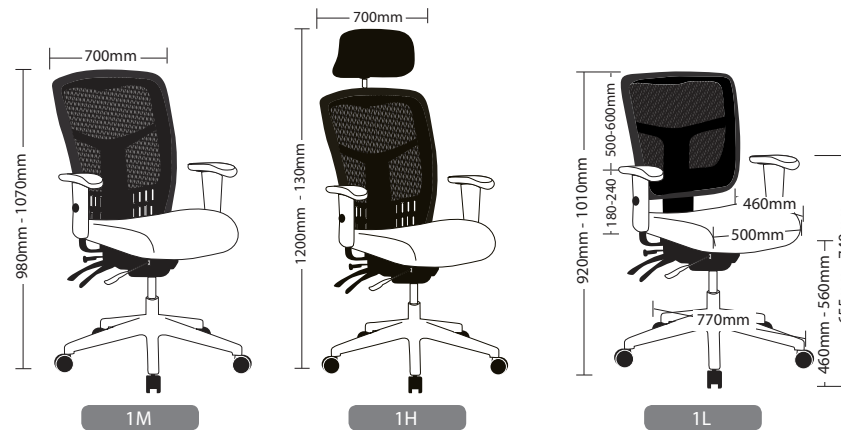

OYSTER FEATURES

- Adjustable seat height
- Adjustable seat depth
- Adjustable arms
- Mesh back
- Moulded seat foam
- 700mm Alloy 5 star base
- Low back only has ratchet back
- 4 Lever ergonomic mechanism
- Available in black mesh only
- 5 Year warranty
- Weight limit is 140kg

MULTI FEATURES

- Adjustable seat height
- Adjustable seat depth
- Adjustable arms
- Mesh back
- Moulded seat foam
- 700mm Alloy 5 star base
- Low back only has ratchet back
- 4 Lever ergonomic mechanism
- Available in local fabrics
- 5 Year warranty
- Weight limit is 140kg